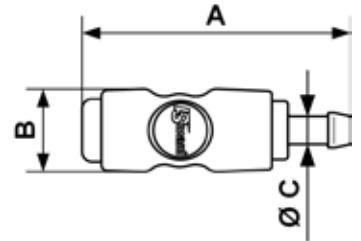

QUICK RELEASE SAFETY COUPLINGS ON PLATE - ISI 11

Hose tail coupler with ear clamp

Profile : ISO 6150B

Min / Max operating pressure 2 / 12 bar	ID passage 11 mm	Min. / Max temperature -15 / 70 °C
---	----------------------------	--

Part number	For hose ID
ISI 111809EBCP	9 mm
ISI 111810EBCP	10 mm
ISI 111813EBCP	13 mm
ISI 111816EBCP	16 mm